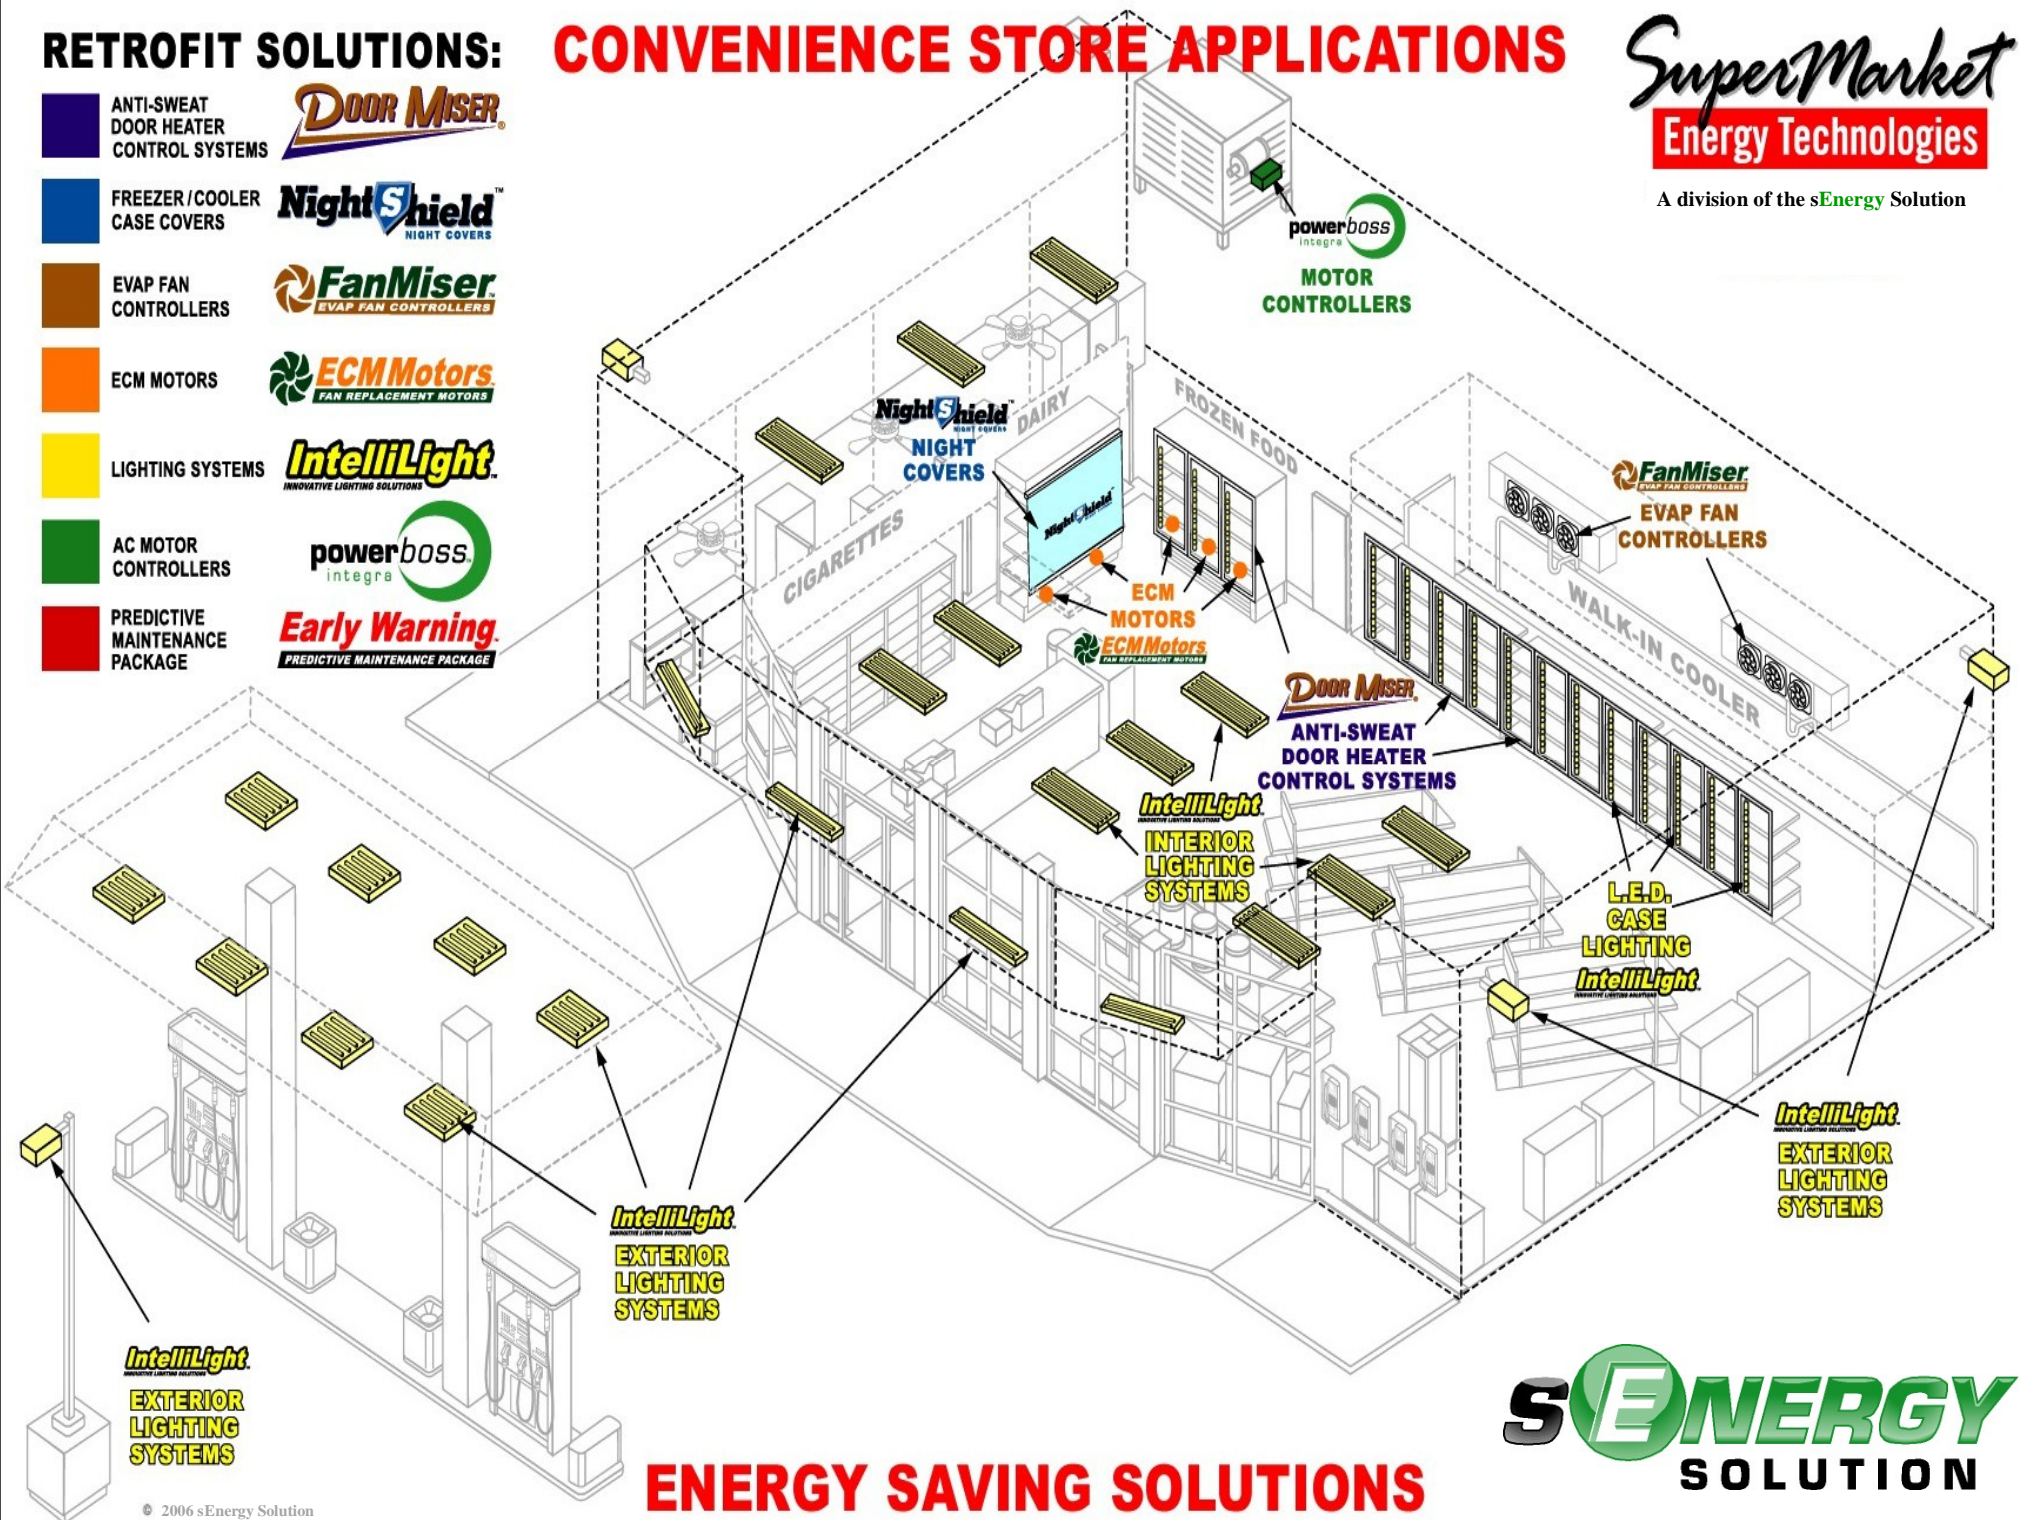

# RETROFIT SOLUTIONS:

- ANTI-SWEAT DOOR HEATER CONTROL SYSTEMS **DOOR MISER**
- FREEZER / COOLER CASE COVERS **NightShield**  
NIGHT COVERS
- EVAP FAN CONTROLLERS **FanMiser**  
EVAP FAN CONTROLLERS
- ECM MOTORS **ECM Motors**  
FAN REPLACEMENT MOTORS
- LIGHTING SYSTEMS **IntelliLight**  
INNOVATIVE LIGHTING SOLUTIONS
- AC MOTOR CONTROLLERS **powerboss**  
integra
- PREDICTIVE MAINTENANCE PACKAGE **Early Warning**  
PREDICTIVE MAINTENANCE PACKAGE

# CONVENIENCE STORE APPLICATIONS

*SuperMarket*  
**Energy Technologies**

A division of the sEnergy Solution

# ENERGY SAVING SOLUTIONS

**sENERGY**  
SOLUTION